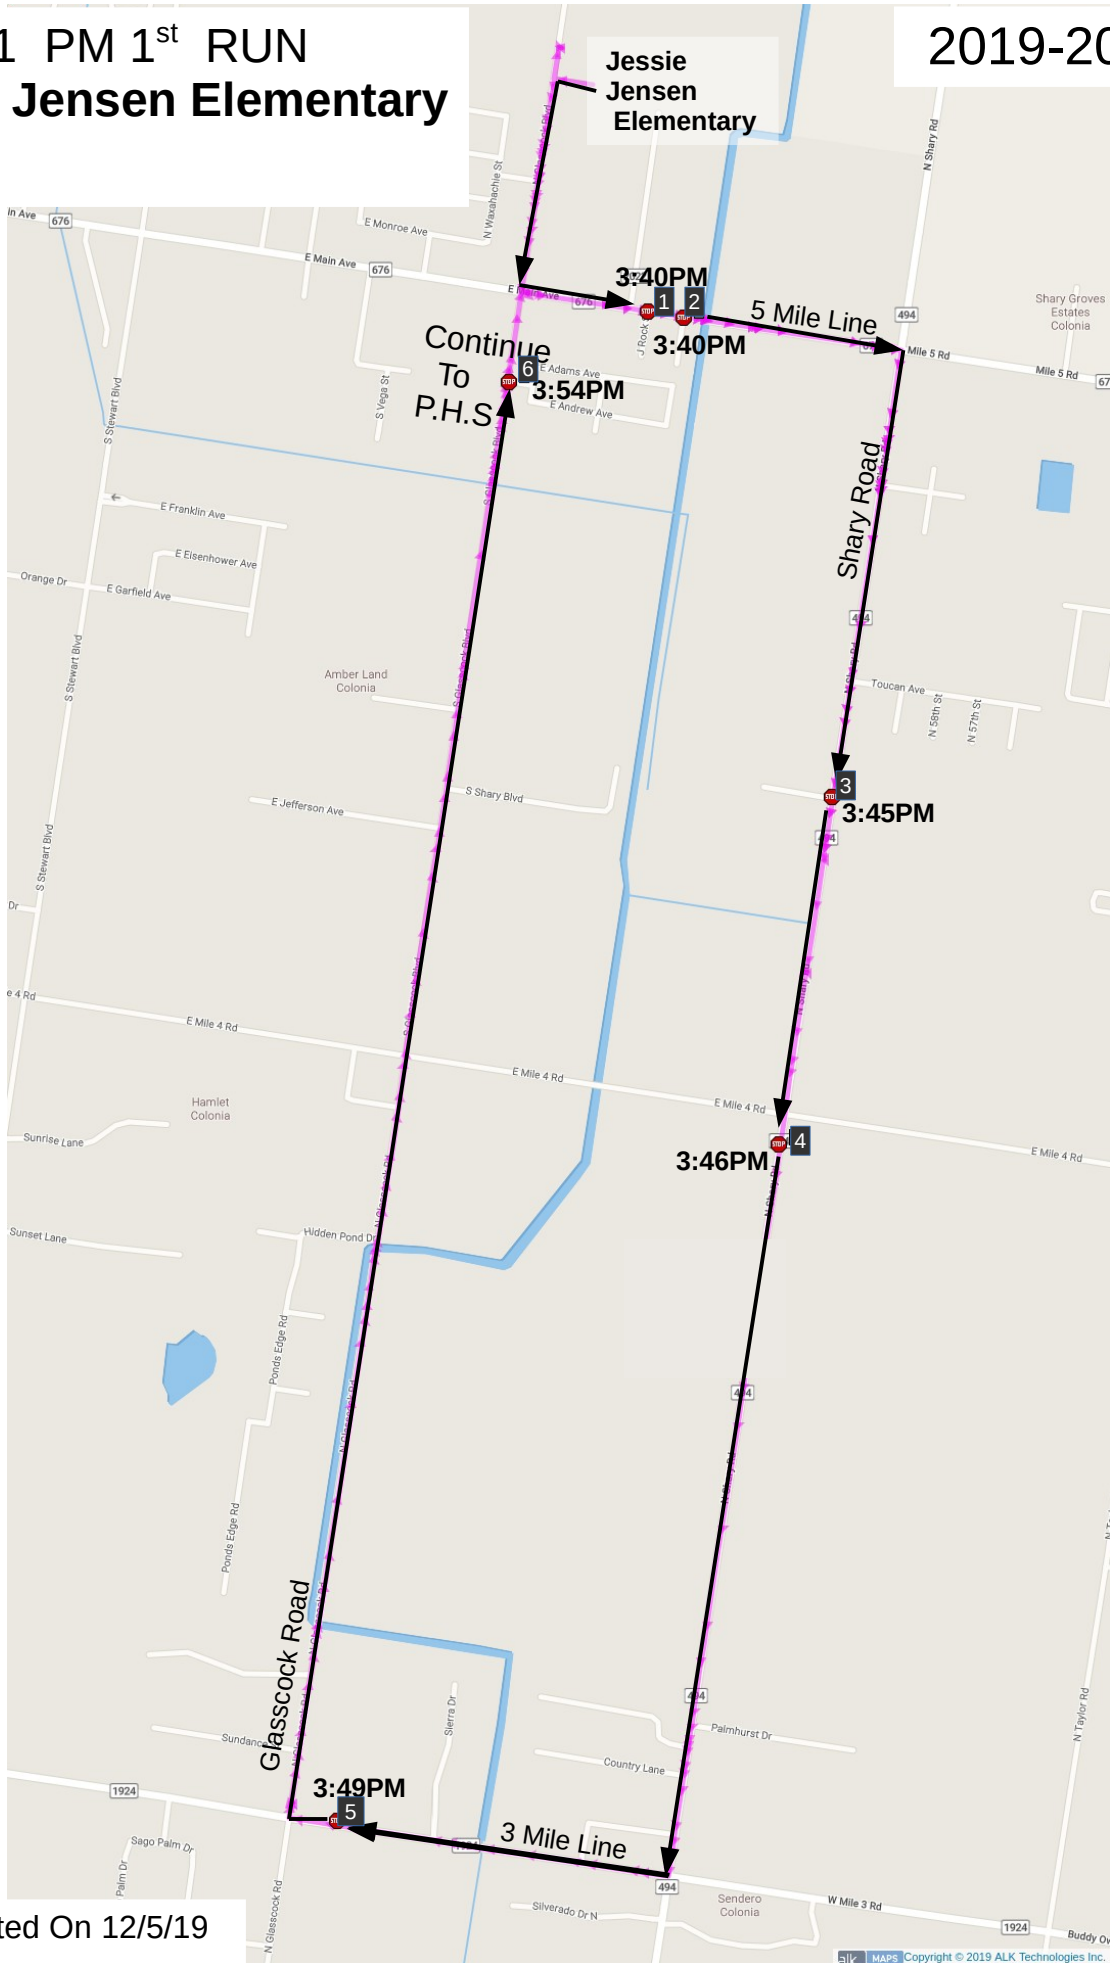

# BUS 41 PM 1<sup>st</sup> RUN Jessie Jensen Elementary

2019-2020

Last Up Dated On 12/5/19